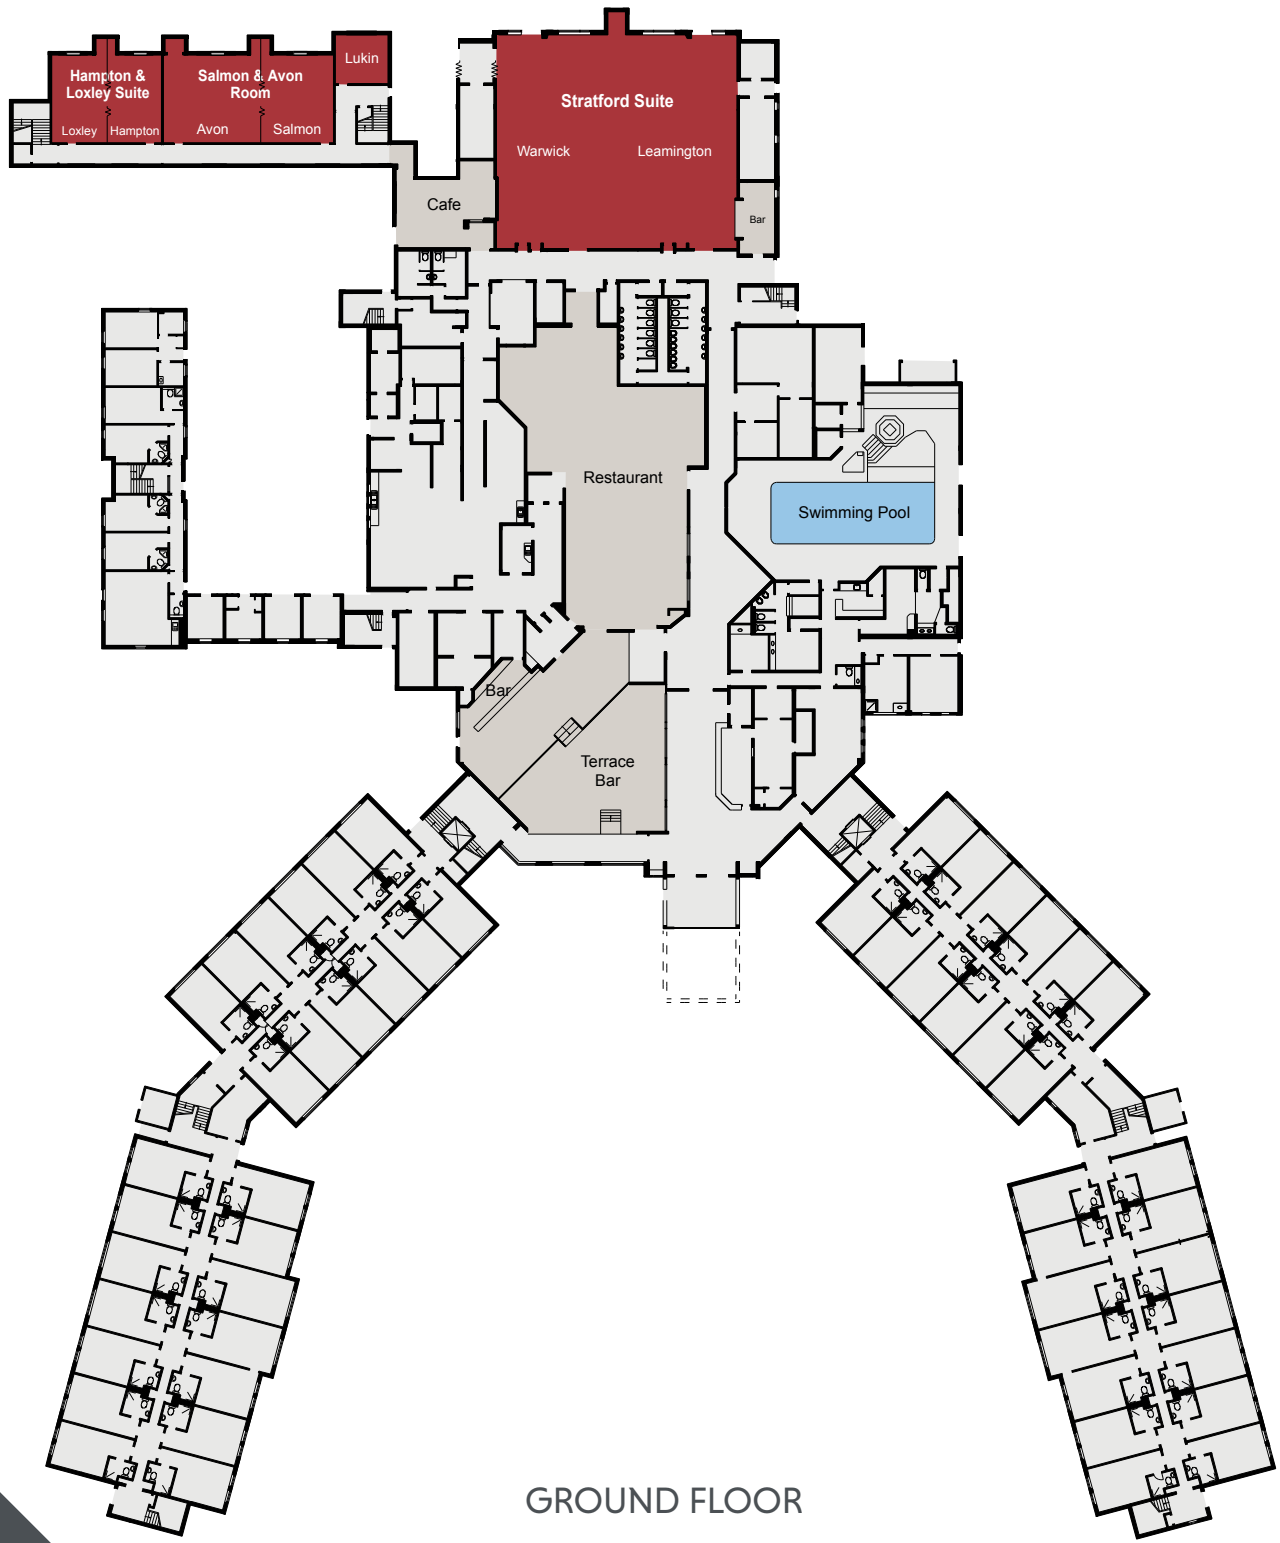

STRATFORD MANOR

THE QHOTELS COLLECTION

GROUND FLOOR

STRATFORD MANOR

THE QHOTELS COLLECTION

KEY

- Single 13amp Power Point
- Double 13amp Power Point
- ♿ Wheelchair Access

STRATFORD MANOR

THE QHOTELS COLLECTION

GROUND FLOOR

KEY

- Single 13amp Power Point
- Double 13amp Power Point
- ♿ Wheelchair Access

STRATFORD MANOR

THE QHOTELS COLLECTION

GROUND FLOOR

KEY

- Single 13amp Power Point
- Double 13amp Power Point
- ♿ Wheelchair Access

STRATFORD MANOR

THE QHOTELS COLLECTION

FIRST FLOOR

CAPACITIES

Meeting Room	Cabaret FP	Cabaret BP	Theatre FP	Theatre BP	Boardroom	U-Shape	Classroom FP	Classroom BP	Banquet	Dinner Dance	Floor	Dimensions
Stratford Suite	176	152	440	360	100	78	180	172	250 / 380	220 / 380	G	172 (l) x 197 (w) x 4 (h)
Leamington Suite	72	72	160	140	35	51	80	72	100	80	G	172 (l) x 197 (w) x 4 (h)
Warwick	72	72	160	140	35	51	80	72	100	80	G	8 (l) x 7 (w) x 2.1 (h)
Barford Room	40	N/A	64	N/A	27	30	36	N/A	N/A	N/A	1	73 (l) x 14.4 (w) x 2.7 (h)
Salmon & Avon	48	48	143	110	38	45	60	48	80	60	G	73 (l) x 6.1 (w) x 2.7 (h)
Salmon Room	24	N/A	45	N/A	20	18	24	N/A	30	N/A	G	73 (l) x 9.2 (w) x 2.7 (h)
The Avon Room	32	N/A	77	N/A	21	27	30	N/A	40	N/A	G	73 (l) x 9.2 (w) x 2.7 (h)
Hampton/Loxley Suite	40	N/A	88	N/A	21	27	30	N/A	50	N/A	G	73 (l) x 4.6 (w) x 2.7 (h)
Hampton Room	16	N/A	35	N/A	20	20	16	N/A	20	N/A	G	73 (l) x 4.6 (w) x 2.7 (h)
Loxley Room	16	N/A	35	N/A	20	20	16	N/A	20	N/A	G	73 (l) x 4.6 (w) x 2.7 (h)
Boardroom 1	N/A	N/A	35	N/A	20	13	16	N/A	N/A	N/A	1	73 (l) x 4.6 (w) x 2.7 (h)
Boardroom 2	N/A	N/A	35	N/A	20	13	16	N/A	N/A	N/A	1	73 (l) x 4.6 (w) x 2.7 (h)
Hythe Room	N/A	N/A	35	N/A	20	13	16	N/A	N/A	N/A	1	73 (l) x 4.6 (w) x 2.7 (h)
Coulsdon Room	N/A	N/A	35	N/A	20	13	16	N/A	N/A	N/A	1	73 (l) x 4.6 (w) x 2.7 (h)
Lukin Room	N/A	N/A	N/A	N/A	8	N/A	N/A	N/A	N/A	N/A	G	4.4 (l) x 4.1 (w) x 2.7 (h)
Hogarth Room	N/A	N/A	N/A	N/A	8	N/A	N/A	N/A	N/A	N/A	1	4.4 (l) x 4.1 (w) x 2.7 (h)