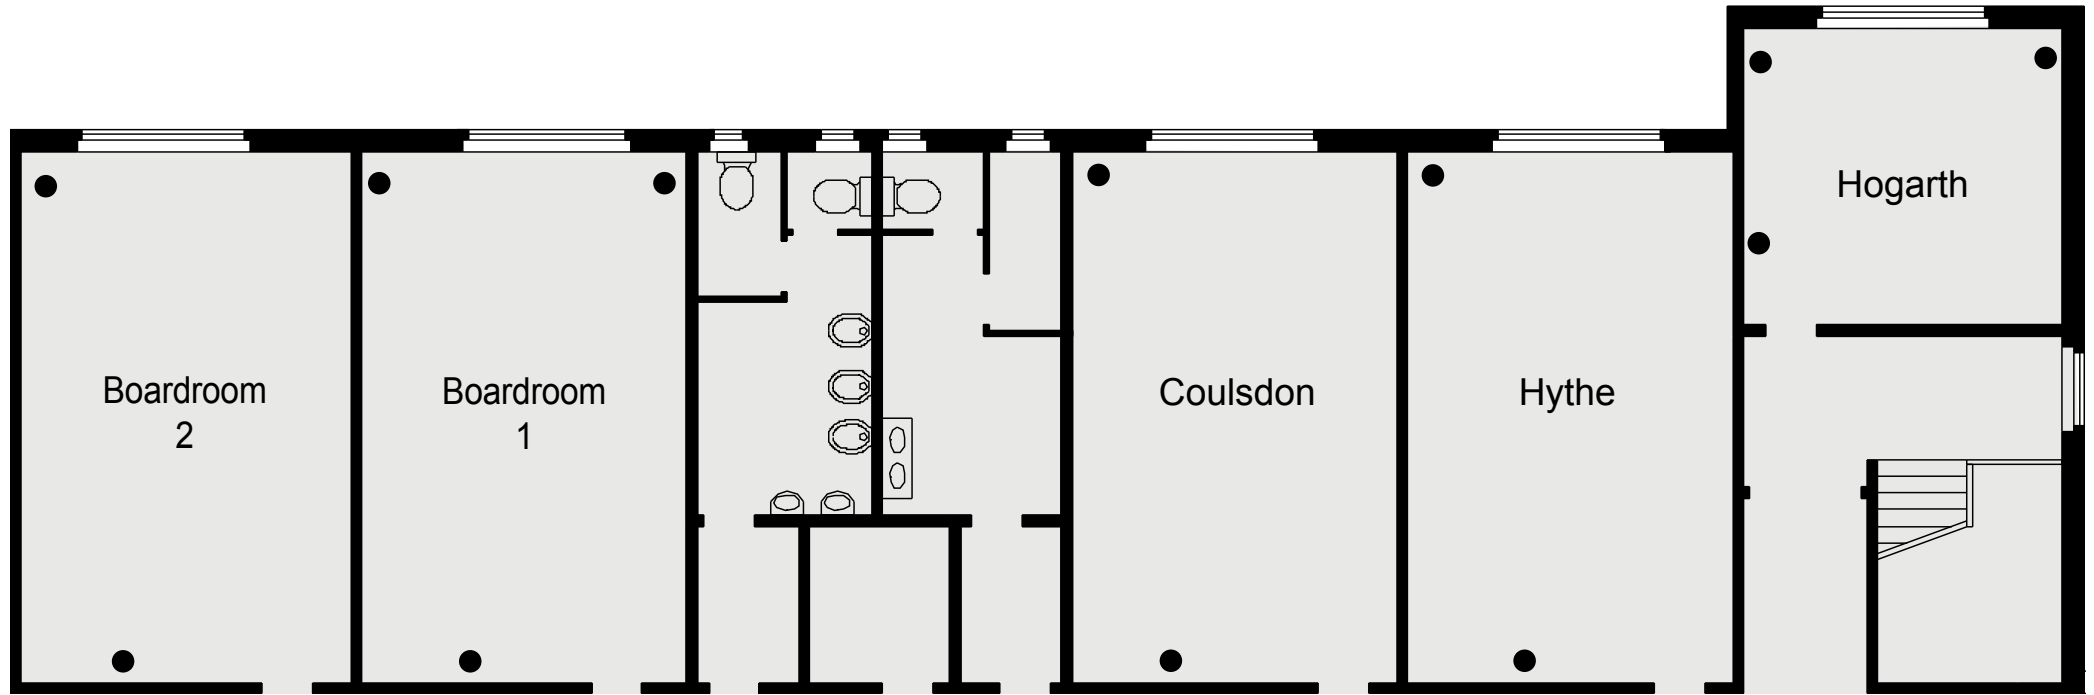

STRATFORD MANOR

THE QHOTELS COLLECTION

GROUND FLOOR

STRATFORD MANOR

THE QHOTELS COLLECTION

KEY

- Single 13amp Power Point
- Double 13amp Power Point
- ♿ Wheelchair Access

STRATFORD MANOR

THE QHOTELS COLLECTION

GROUND FLOOR

KEY

- Single 13amp Power Point
- Double 13amp Power Point
- ♿ Wheelchair Access

STRATFORD MANOR

THE QHOTELS COLLECTION

GROUND FLOOR

KEY

- Single 13amp Power Point
- Double 13amp Power Point
- ♿ Wheelchair Access

STRATFORD MANOR

THE QHOTELS COLLECTION

FIRST FLOOR

CAPACITIES

Meeting Room	Cabaret FP	Cabaret BP	Theatre FP	Theatre BP	Boardroom	U-Shape	Classroom FP	Classroom BP	Banquet	Dinner Dance	Floor	Dimensions
Stratford Suite	176	152	440	360	100	78	180	172	250 / 380	220 / 380	G	172 (l) x 197 (w) x 4 (h)
Leamington Suite	72	72	160	140	35	51	80	72	100	80	G	172 (l) x 197 (w) x 4 (h)
Warwick	72	72	160	140	35	51	80	72	100	80	G	8 (l) x 7 (w) x 2.1 (h)
Barford Room	40	N/A	64	N/A	27	30	36	N/A	N/A	N/A	1	73 (l) x 14.4 (w) x 2.7 (h)
Salmon & Avon	48	48	143	110	38	45	60	48	80	60	G	73 (l) x 6.1 (w) x 2.7 (h)
Salmon Room	24	N/A	45	N/A	20	18	24	N/A	30	N/A	G	73 (l) x 9.2 (w) x 2.7 (h)
The Avon Room	32	N/A	77	N/A	21	27	30	N/A	40	N/A	G	73 (l) x 9.2 (w) x 2.7 (h)
Hampton/Loxley Suite	40	N/A	88	N/A	21	27	30	N/A	50	N/A	G	73 (l) x 4.6 (w) x 2.7 (h)
Hampton Room	16	N/A	35	N/A	20	20	16	N/A	20	N/A	G	73 (l) x 4.6 (w) x 2.7 (h)
Loxley Room	16	N/A	35	N/A	20	20	16	N/A	20	N/A	G	73 (l) x 4.6 (w) x 2.7 (h)
Boardroom 1	N/A	N/A	35	N/A	20	13	16	N/A	N/A	N/A	1	73 (l) x 4.6 (w) x 2.7 (h)
Boardroom 2	N/A	N/A	35	N/A	20	13	16	N/A	N/A	N/A	1	73 (l) x 4.6 (w) x 2.7 (h)
Hythe Room	N/A	N/A	35	N/A	20	13	16	N/A	N/A	N/A	1	73 (l) x 4.6 (w) x 2.7 (h)
Coulsdon Room	N/A	N/A	35	N/A	20	13	16	N/A	N/A	N/A	1	73 (l) x 4.6 (w) x 2.7 (h)
Lukin Room	N/A	N/A	N/A	N/A	8	N/A	N/A	N/A	N/A	N/A	G	4.4 (l) x 4.1 (w) x 2.7 (h)
Hogarth Room	N/A	N/A	N/A	N/A	8	N/A	N/A	N/A	N/A	N/A	1	4.4 (l) x 4.1 (w) x 2.7 (h)