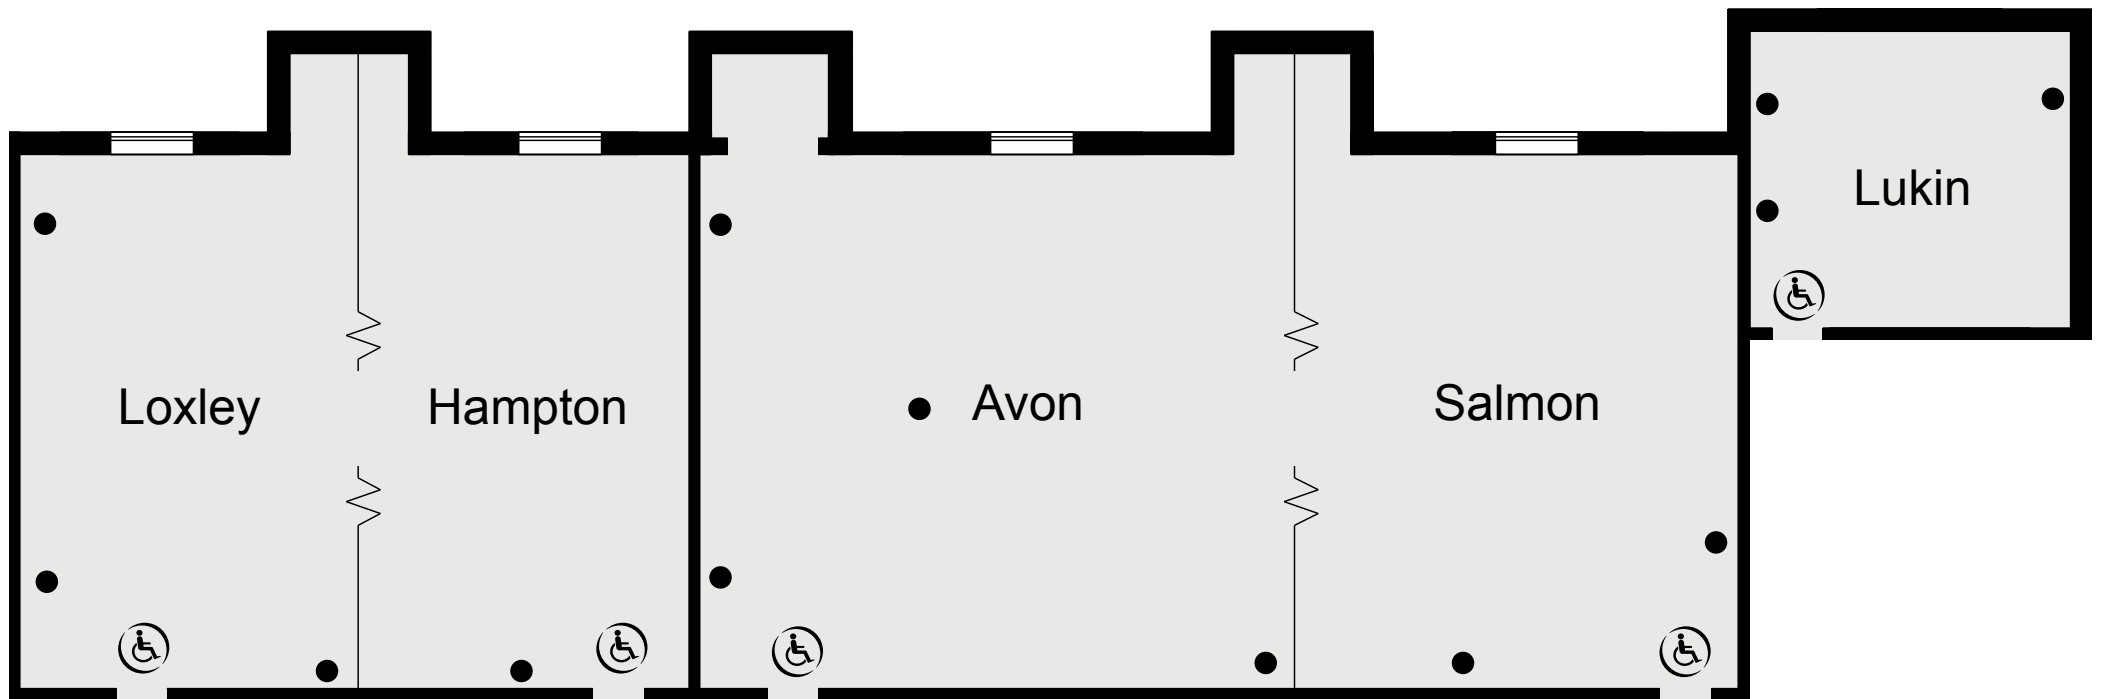

STRATFORD MANOR

THE QHOTELS COLLECTION

GROUND FLOOR

STRATFORD MANOR

THE QHOTELS COLLECTION

KEY

- Single 13amp Power Point
- Double 13amp Power Point
- ♿ Wheelchair Access

STRATFORD MANOR

THE QHOTELS COLLECTION

GROUND FLOOR

KEY

- Single 13amp Power Point
- Double 13amp Power Point
- ♿ Wheelchair Access

STRATFORD MANOR

THE QHOTELS COLLECTION

GROUND FLOOR

KEY

- Single 13amp Power Point
- Double 13amp Power Point
- ♿ Wheelchair Access

STRATFORD MANOR

THE QHOTELS COLLECTION

FIRST FLOOR

CAPACITIES

Meeting Room	Cabaret FP	Cabaret BP	Theatre FP	Theatre BP	Boardroom	U-Shape	Classroom FP	Classroom BP	Banquet	Dinner Dance	Floor	Dimensions
Stratford Suite	176	152	440	360	100	78	180	172	250 / 380	220 / 380	G	172 (l) x 197 (w) x 4 (h)
Leamington Suite	72	72	160	140	35	51	80	72	100	80	G	172 (l) x 197 (w) x 4 (h)
Warwick	72	72	160	140	35	51	80	72	100	80	G	8 (l) x 7 (w) x 2.1 (h)
Barford Room	40	N/A	64	N/A	27	30	36	N/A	N/A	N/A	1	73 (l) x 14.4 (w) x 2.7 (h)
Salmon & Avon	48	48	143	110	38	45	60	48	80	60	G	73 (l) x 6.1 (w) x 2.7 (h)
Salmon Room	24	N/A	45	N/A	20	18	24	N/A	30	N/A	G	73 (l) x 9.2 (w) x 2.7 (h)
The Avon Room	32	N/A	77	N/A	21	27	30	N/A	40	N/A	G	73 (l) x 9.2 (w) x 2.7 (h)
Hampton/Loxley Suite	40	N/A	88	N/A	21	27	30	N/A	50	N/A	G	73 (l) x 4.6 (w) x 2.7 (h)
Hampton Room	16	N/A	35	N/A	20	20	16	N/A	20	N/A	G	73 (l) x 4.6 (w) x 2.7 (h)
Loxley Room	16	N/A	35	N/A	20	20	16	N/A	20	N/A	G	73 (l) x 4.6 (w) x 2.7 (h)
Boardroom 1	N/A	N/A	35	N/A	20	13	16	N/A	N/A	N/A	1	73 (l) x 4.6 (w) x 2.7 (h)
Boardroom 2	N/A	N/A	35	N/A	20	13	16	N/A	N/A	N/A	1	73 (l) x 4.6 (w) x 2.7 (h)
Hythe Room	N/A	N/A	35	N/A	20	13	16	N/A	N/A	N/A	1	73 (l) x 4.6 (w) x 2.7 (h)
Coulsdon Room	N/A	N/A	35	N/A	20	13	16	N/A	N/A	N/A	1	73 (l) x 4.6 (w) x 2.7 (h)
Lukin Room	N/A	N/A	N/A	N/A	8	N/A	N/A	N/A	N/A	N/A	G	4.4 (l) x 4.1 (w) x 2.7 (h)
Hogarth Room	N/A	N/A	N/A	N/A	8	N/A	N/A	N/A	N/A	N/A	1	4.4 (l) x 4.1 (w) x 2.7 (h)