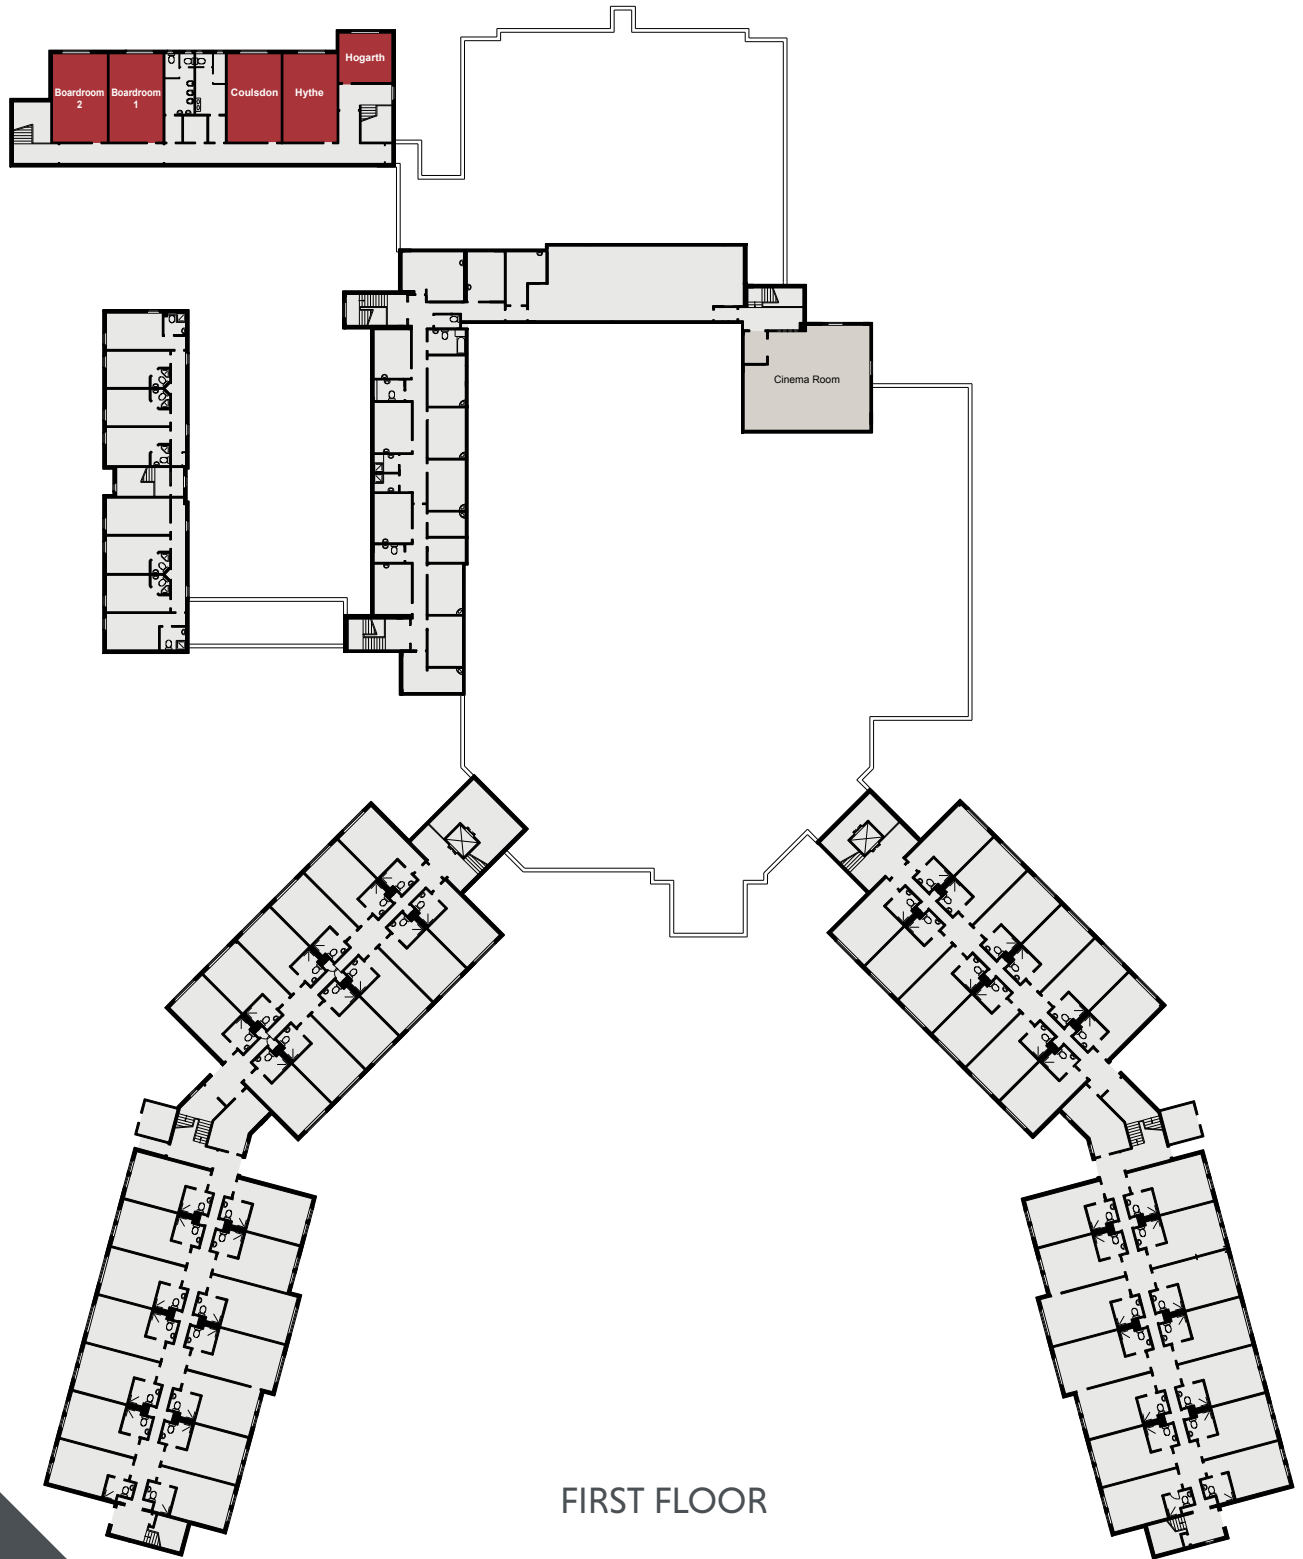

STRATFORD MANOR

THE QHOTELS COLLECTION

GROUND FLOOR

STRATFORD MANOR

THE QHOTELS COLLECTION

KEY

- Single 13amp Power Point
- Double 13amp Power Point
- ♿ Wheelchair Access

STRATFORD MANOR

THE QHOTELS COLLECTION

GROUND FLOOR

KEY

- Single 13amp Power Point
- Double 13amp Power Point
- ♿ Wheelchair Access

STRATFORD MANOR

THE QHOTELS COLLECTION

GROUND FLOOR

KEY

- Single 13amp Power Point
- Double 13amp Power Point
- ♿ Wheelchair Access

STRATFORD MANOR

THE QHOTELS COLLECTION

FIRST FLOOR

CAPACITIES

Meeting Room	Cabaret FP	Cabaret BP	Theatre FP	Theatre BP	Boardroom	U-Shape	Classroom FP	Classroom BP	Banquet	Dinner Dance	Floor	Dimensions
Stratford Suite	176	152	440	360	100	78	180	172	250 / 380	220 / 380	G	172 (l) x 197 (w) x 4 (h)
Leamington Suite	72	72	160	140	35	51	80	72	100	80	G	172 (l) x 197 (w) x 4 (h)
Warwick	72	72	160	140	35	51	80	72	100	80	G	8 (l) x 7 (w) x 2.1 (h)
Barford Room	40	N/A	64	N/A	27	30	36	N/A	N/A	N/A	1	73 (l) x 14.4 (w) x 2.7 (h)
Salmon & Avon	48	48	143	110	38	45	60	48	80	60	G	73 (l) x 6.1 (w) x 2.7 (h)
Salmon Room	24	N/A	45	N/A	20	18	24	N/A	30	N/A	G	73 (l) x 9.2 (w) x 2.7 (h)
The Avon Room	32	N/A	77	N/A	21	27	30	N/A	40	N/A	G	73 (l) x 9.2 (w) x 2.7 (h)
Hampton/Loxley Suite	40	N/A	88	N/A	21	27	30	N/A	50	N/A	G	73 (l) x 4.6 (w) x 2.7 (h)
Hampton Room	16	N/A	35	N/A	20	20	16	N/A	20	N/A	G	73 (l) x 4.6 (w) x 2.7 (h)
Loxley Room	16	N/A	35	N/A	20	20	16	N/A	20	N/A	G	73 (l) x 4.6 (w) x 2.7 (h)
Boardroom 1	N/A	N/A	35	N/A	20	13	16	N/A	N/A	N/A	1	73 (l) x 4.6 (w) x 2.7 (h)
Boardroom 2	N/A	N/A	35	N/A	20	13	16	N/A	N/A	N/A	1	73 (l) x 4.6 (w) x 2.7 (h)
Hythe Room	N/A	N/A	35	N/A	20	13	16	N/A	N/A	N/A	1	73 (l) x 4.6 (w) x 2.7 (h)
Coulsdon Room	N/A	N/A	35	N/A	20	13	16	N/A	N/A	N/A	1	73 (l) x 4.6 (w) x 2.7 (h)
Lukin Room	N/A	N/A	N/A	N/A	8	N/A	N/A	N/A	N/A	N/A	G	4.4 (l) x 4.1 (w) x 2.7 (h)
Hogarth Room	N/A	N/A	N/A	N/A	8	N/A	N/A	N/A	N/A	N/A	1	4.4 (l) x 4.1 (w) x 2.7 (h)