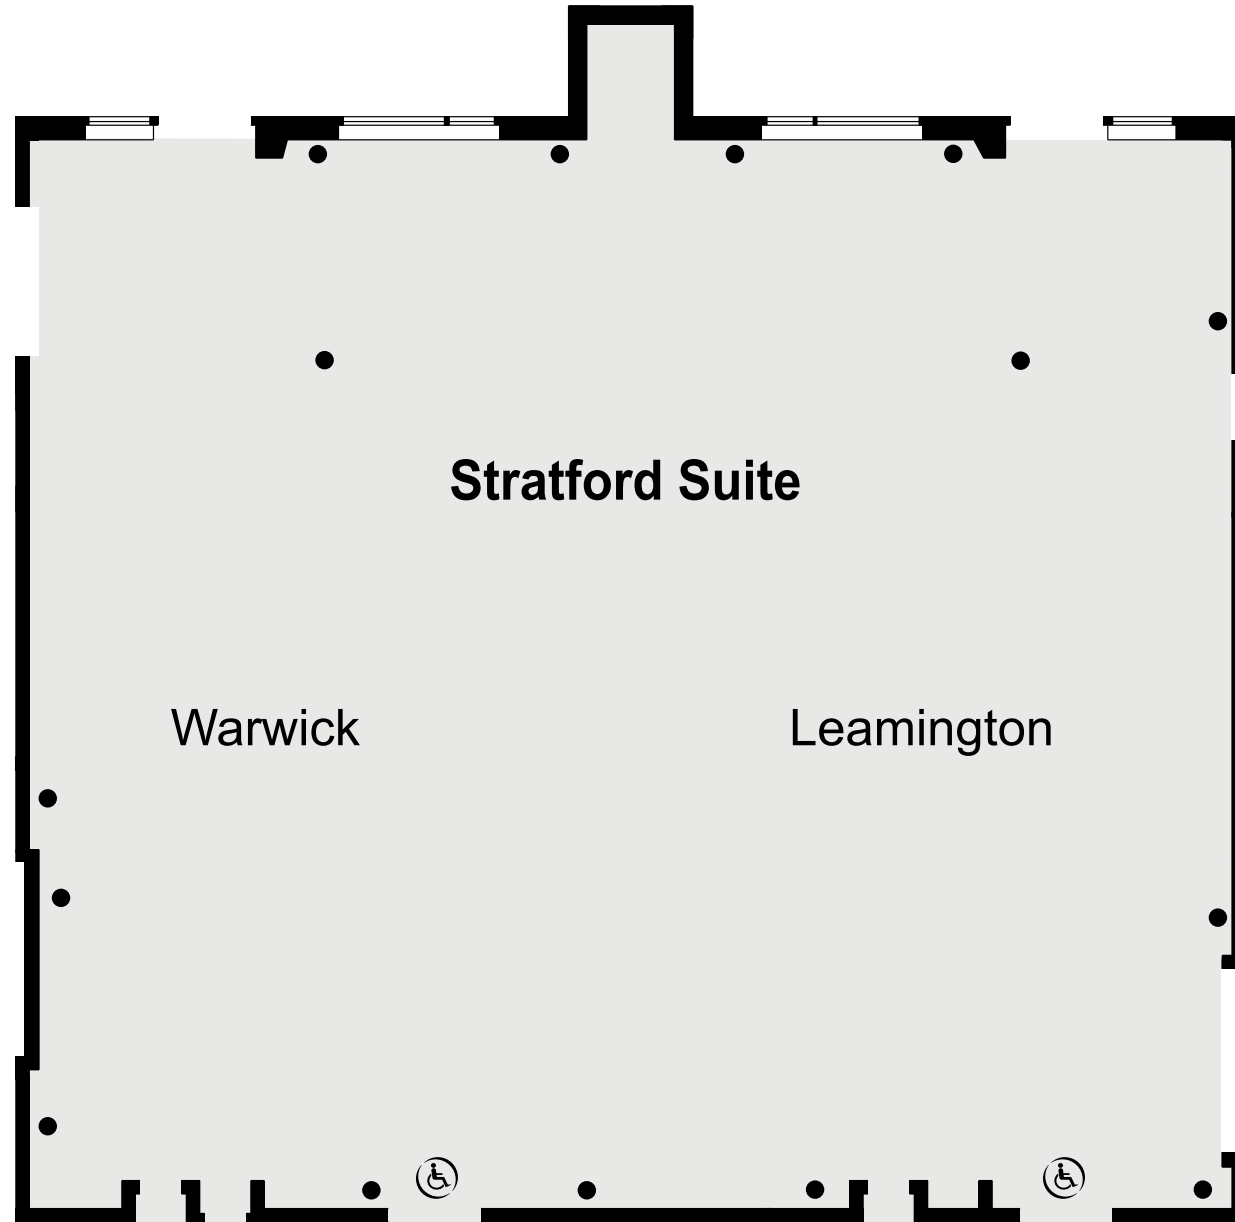

STRATFORD MANOR

THE QHOTELS COLLECTION

GROUND FLOOR

STRATFORD MANOR

THE QHOTELS COLLECTION

KEY

- Single 13amp Power Point
- Double 13amp Power Point
- ♿ Wheelchair Access

STRATFORD MANOR

THE QHOTELS COLLECTION

GROUND FLOOR

KEY

- Single 13amp Power Point
- Double 13amp Power Point
- ♿ Wheelchair Access

STRATFORD MANOR

THE QHOTELS COLLECTION

GROUND FLOOR

KEY

- Single 13amp Power Point
- Double 13amp Power Point
- ♿ Wheelchair Access

STRATFORD MANOR

THE QHOTELS COLLECTION

FIRST FLOOR

CAPACITIES

Meeting Room	Cabaret FP	Cabaret BP	Theatre FP	Theatre BP	Boardroom	U-Shape	Classroom FP	Classroom BP	Banquet	Dinner Dance	Floor	Dimensions
Stratford Suite	176	152	440	360	100	78	180	172	250 / 380	220 / 380	G	172 (l) x 197 (w) x 4 (h)
Leamington Suite	72	72	160	140	35	51	80	72	100	80	G	172 (l) x 197 (w) x 4 (h)
Warwick	72	72	160	140	35	51	80	72	100	80	G	8 (l) x 7 (w) x 2.1 (h)
Barford Room	40	N/A	64	N/A	27	30	36	N/A	N/A	N/A	1	73 (l) x 14.4 (w) x 2.7 (h)
Salmon & Avon	48	48	143	110	38	45	60	48	80	60	G	73 (l) x 6.1 (w) x 2.7 (h)
Salmon Room	24	N/A	45	N/A	20	18	24	N/A	30	N/A	G	73 (l) x 9.2 (w) x 2.7 (h)
The Avon Room	32	N/A	77	N/A	21	27	30	N/A	40	N/A	G	73 (l) x 9.2 (w) x 2.7 (h)
Hampton/Loxley Suite	40	N/A	88	N/A	21	27	30	N/A	50	N/A	G	73 (l) x 4.6 (w) x 2.7 (h)
Hampton Room	16	N/A	35	N/A	20	20	16	N/A	20	N/A	G	73 (l) x 4.6 (w) x 2.7 (h)
Loxley Room	16	N/A	35	N/A	20	20	16	N/A	20	N/A	G	73 (l) x 4.6 (w) x 2.7 (h)
Boardroom 1	N/A	N/A	35	N/A	20	13	16	N/A	N/A	N/A	1	73 (l) x 4.6 (w) x 2.7 (h)
Boardroom 2	N/A	N/A	35	N/A	20	13	16	N/A	N/A	N/A	1	73 (l) x 4.6 (w) x 2.7 (h)
Hythe Room	N/A	N/A	35	N/A	20	13	16	N/A	N/A	N/A	1	73 (l) x 4.6 (w) x 2.7 (h)
Coulsdon Room	N/A	N/A	35	N/A	20	13	16	N/A	N/A	N/A	1	73 (l) x 4.6 (w) x 2.7 (h)
Lukin Room	N/A	N/A	N/A	N/A	8	N/A	N/A	N/A	N/A	N/A	G	4.4 (l) x 4.1 (w) x 2.7 (h)
Hogarth Room	N/A	N/A	N/A	N/A	8	N/A	N/A	N/A	N/A	N/A	1	4.4 (l) x 4.1 (w) x 2.7 (h)

STRATFORD MANOR

THE QHOTELS COLLECTION